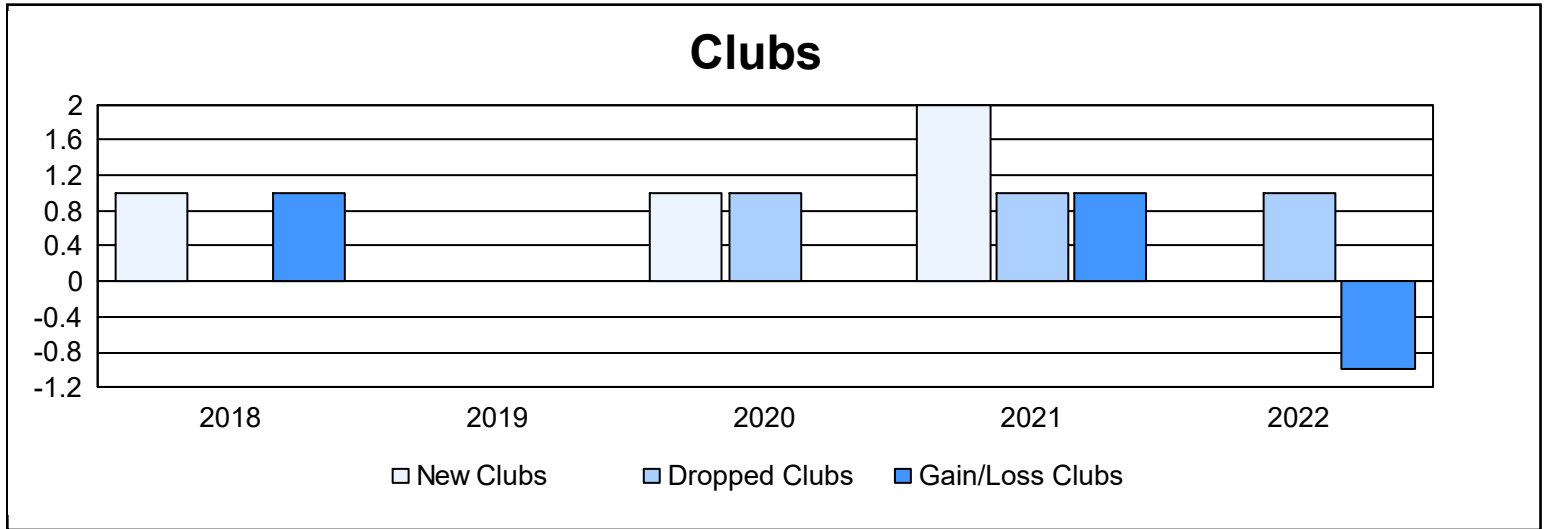

Year	New Clubs	Dropped Clubs	Gain/ Loss Clubs	New Members	Charter Members	Reinstate Members	Transfer Members	Total Member Added	Total Members Dropped	Gain/ Loss Members
2017-2018	1	0	1	157	23	6	10	196	191	5
2018-2019	0	0	0	148	2	4	13	167	211	-44
2019-2020	1	1	0	103	27	2	8	140	206	-66
2020-2021	2	1	1	102	56	15	10	183	182	1
2021-2022	0	1	-1	94	1	3	4	102	181	-79
<b>Average</b>	<b>1</b>	<b>1</b>	<b>0</b>	<b>121</b>	<b>22</b>	<b>6</b>	<b>9</b>	<b>158</b>	<b>194</b>	<b>-37</b>

### Membership Composition June 2022 Cumulative