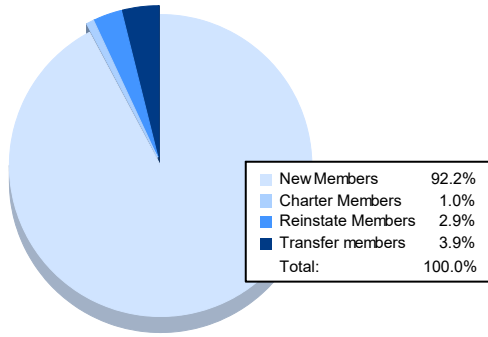

Year	New Clubs	Dropped Clubs	Gain/ Loss Clubs	New Members	Charter Members	Reinstate Members	Transfer Members	Total Member Added	Total Members Dropped	Gain/ Loss Members
2017-2018	1	0	1	157	23	6	10	196	191	5
2018-2019	0	0	0	148	2	4	13	167	211	-44
2019-2020	1	1	0	103	27	2	8	140	206	-66
2020-2021	2	1	1	102	56	15	10	183	182	1
2021-2022	0	1	-1	94	1	3	4	102	181	-79
<b>Average</b>	<b>1</b>	<b>1</b>	<b>0</b>	<b>121</b>	<b>22</b>	<b>6</b>	<b>9</b>	<b>158</b>	<b>194</b>	<b>-37</b>

### Membership Composition June 2022 Cumulative