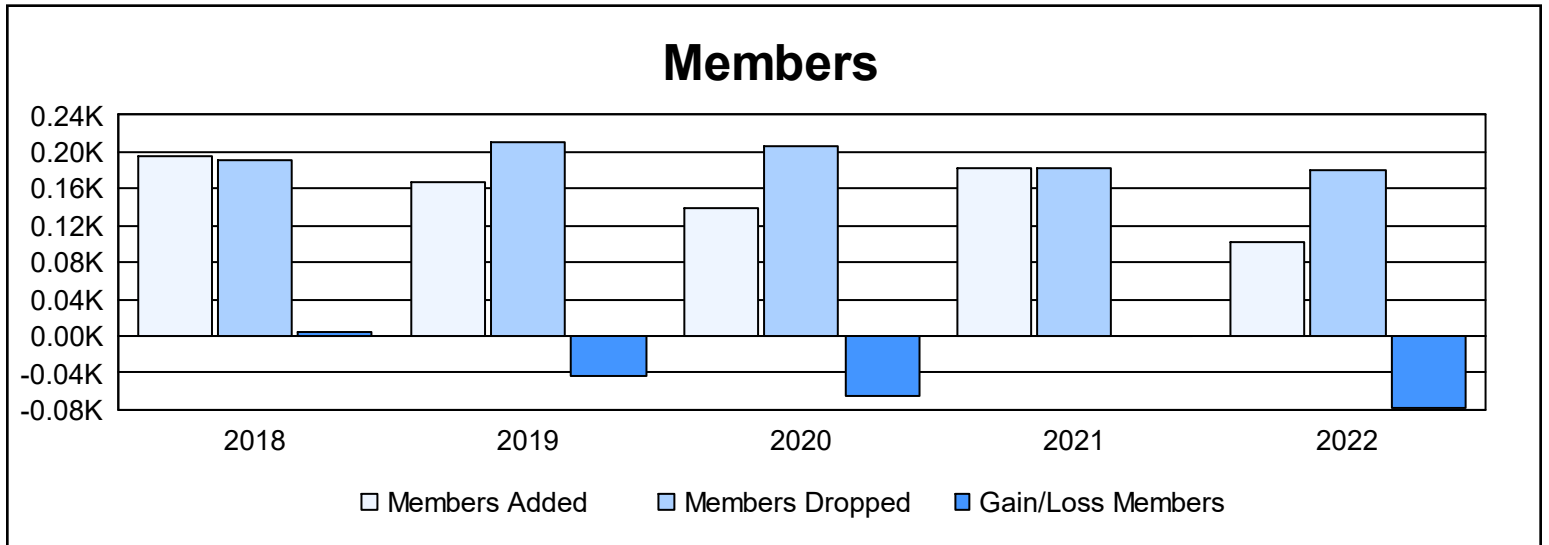

Year	New Clubs	Dropped Clubs	Gain/ Loss Clubs	New Members	Charter Members	Reinstate Members	Transfer Members	Total Member Added	Total Members Dropped	Gain/ Loss Members
2017-2018	1	0	1	157	23	6	10	196	191	5
2018-2019	0	0	0	148	2	4	13	167	211	-44
2019-2020	1	1	0	103	27	2	8	140	206	-66
2020-2021	2	1	1	102	56	15	10	183	182	1
2021-2022	0	1	-1	94	1	3	4	102	181	-79
<b>Average</b>	<b>1</b>	<b>1</b>	<b>0</b>	<b>121</b>	<b>22</b>	<b>6</b>	<b>9</b>	<b>158</b>	<b>194</b>	<b>-37</b>

### Membership Composition June 2022 Cumulative